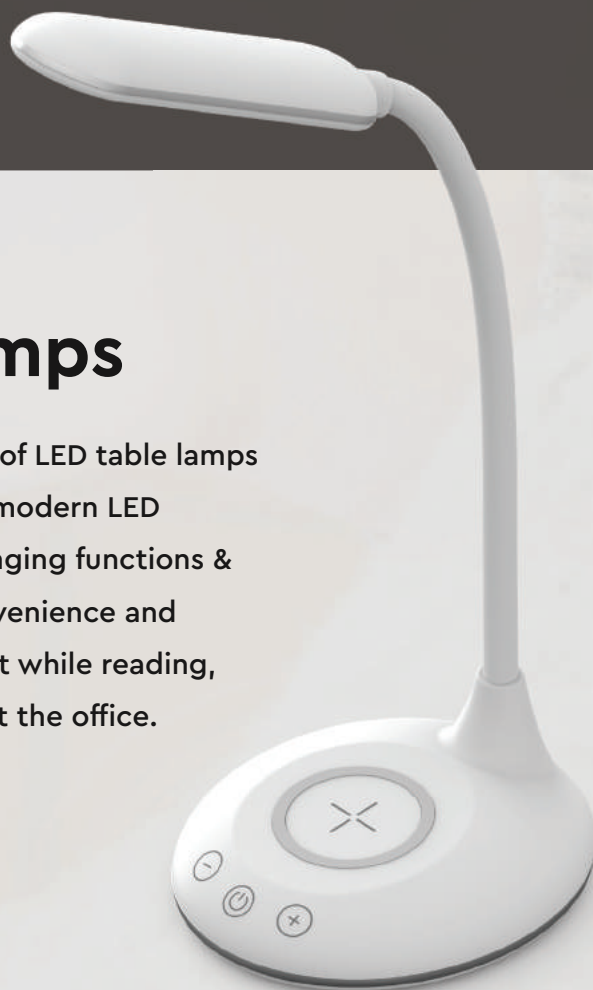

Smart **Table lamps**

V-TAC brings you an exclusive range of LED table lamps with sleek, ergonomic designs with modern LED technology, dimmability, colour changing functions & charging capabilities to provide convenience and sufficient lighting — bringing comfort while reading, working, or just resting at home or at the office.