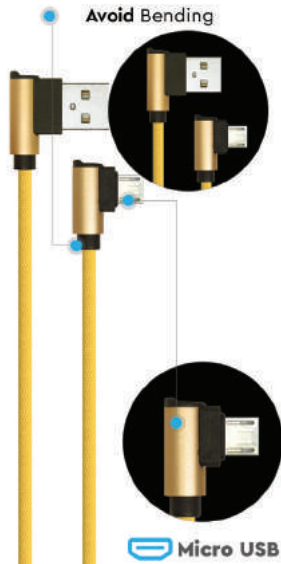

1M TYPE-C USB CABLE

SKU: 8632 | Black EAN: 3800157647540
 SKU: 8633 | Blue EAN: 3800157647557
 SKU: 8634 | Red

Model : VT-5352
 Current : 2.4A
 Wire Length: 1M
 Type: Type C
 Box Qty: 250 pcs

Diamond Series

Tangle-free L-Type Diamond Series Data Cable designed with innovative L-type tip preventing cable damage and does not get in the way when using the device while charging. Fast Sync – Fast Charging (2.4A). Equipped with high quality copper wire maximizing signal quality. Ergonomic design, anti-pulls & tangle-free.