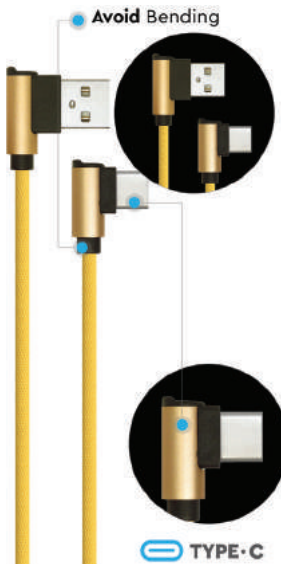

1M TYPE-C USB CABLE

SKU: 8638 | Black   EAN: 3800157647601
SKU: 8640 | Gold   EAN: 3800157647625
SKU: 8639 | Grey

Model : VT-5362
Current : 2.4A
Wire Length: 1M
Type: Type C
Box Qty: 400 pcs