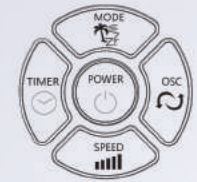

TOWER FANS

WITH TEMPERATURE DISPLAY
AND REMOTE CONTROL

- 3 speeds with remote control
- 3 fan mode (Normal / Natural / Sleep)

REMOTE CONTROL

CONTROL PANEL

CONTROL PANEL

Power(Watts):	55
Voltage/Freq:	AC:220-240V,50Hz
Size(inches):	36
Material:	ABS