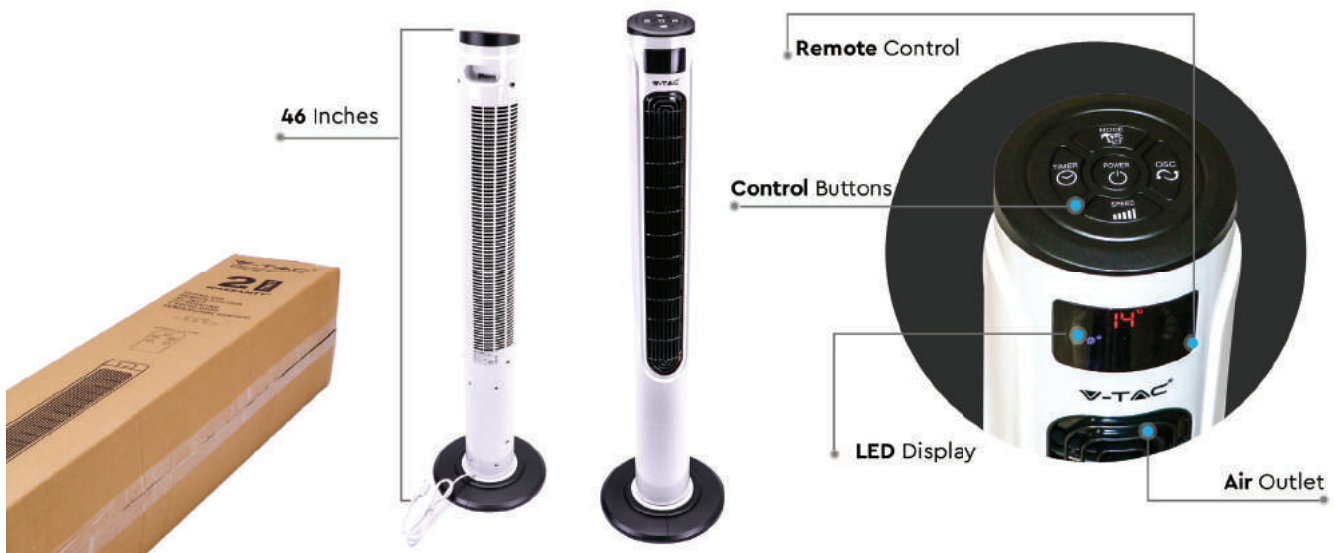

LED TOWER FAN WITH TEMPARATURE DISPLAY
VT-5536

SKU: 7900 3800157644709

3 Wind Mode
Normal | Natural | Sleep

3 Fan Speed
Low | Medium | High

Power(Watts):	55
Voltage/Freq:	AC:220-240V,50Hz
Size(inches):	46
Material:	ABS

Unit Color:	White & BLA Finish
Speed:	3(Low-Med-High)
Wind Mode:	3 (Normal-Natural-Sleep)
Timer:	1-15hrs(Max)

Power Cord Length:	1.8m
Plug Type:	EU
IP Rating:	IP20
Box Qty:	1

LED TOWER FAN WITH TEMPARATURE DISPLAY
VT-5547

SKU: 7902 3800157644723

3 Wind Mode
Normal | Natural | Sleep

3 Fan Speed
Low | Medium | High