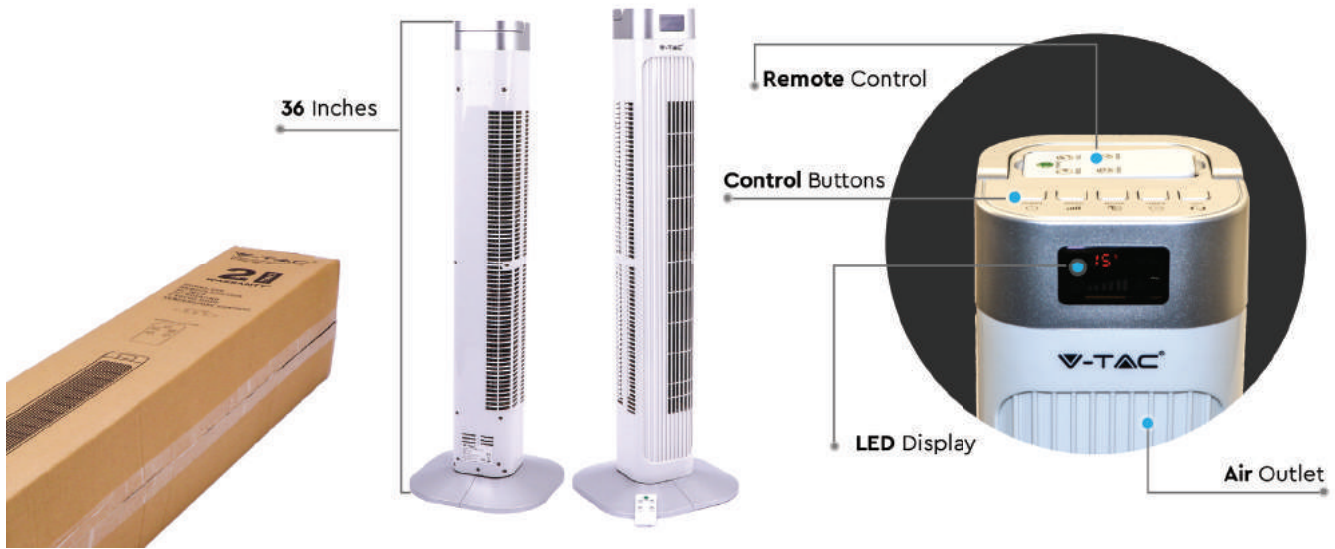

TOWER FANS

WITH TEMPERATURE DISPLAY
AND REMOTE CONTROL

- 3 speeds with remote control
- 3 fan mode (Normal / Natural / Sleep)

REMOTE CONTROL

CONTROL PANEL

CONTROL PANEL

Power(Watts):	55
Voltage/Freq:	AC:220-240V,50Hz
Size(inches):	36
Material:	ABS