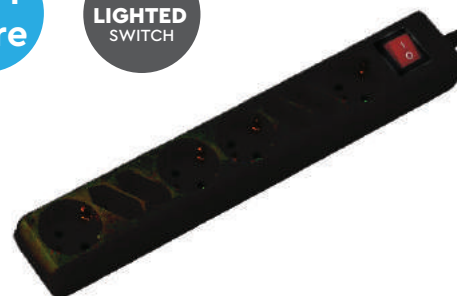

8 HOLES SOCKET WITH SWITCH

VT-1118-2

SKU: 8773
EAN: 3800157643443

Wire Length:	1.5M	Input Current:	16A
Input Power:	AC:250V,50/60Hz	Rated Load:	3680W
Body Type:	PP+COPPER	Color:	Black
Dimension:	186x45x40mm	Box Qty:	40 pcs