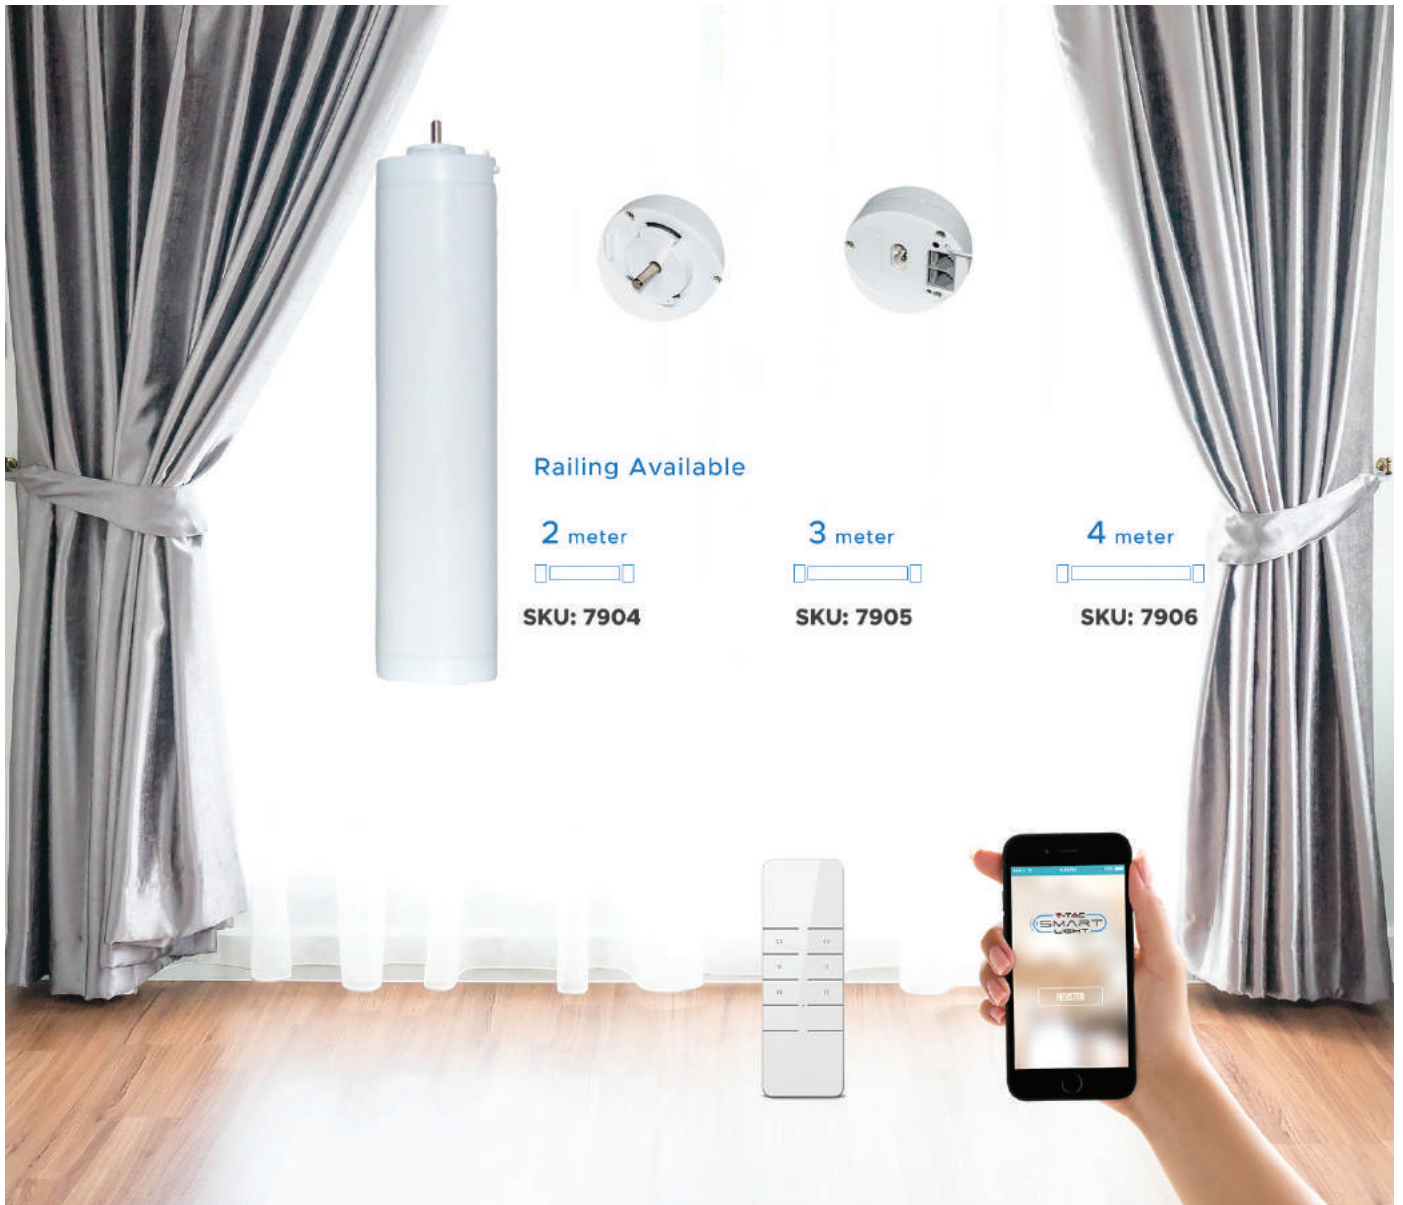

- Input: AC100- 240V,50/60 Hz
- Rated current: 2A
- Rated torque: 1. 5N.m- 2Nm
- Rated speed: 116rpm
- Working time: S3 50% (No heat protection)
- Degree of protection: IP41
- Receiving frequency: 433.92MHz 75KHz
- Receive bandwidth: 150KHz
- Receive modulation: OOK/ASK
- Sensitivity: - 107dBm
- Receiving channel: 10

- Quiet, DC motor
- Full automatic setting of the limits
- V-TAC app control
- Works with Amazon Alexa, Google Assistant, IFTTT
- Overload shutdown
- Operating the curtain manually in case of power failure
- Touch control function can be switched on and off.
- Remote control
- Dry contact function

Super Quiet

Smooth Running

WIFI RF Curtain Motor

VT-5666

SKU: 7903 EAN: 3800157651530

Box Qty: _____