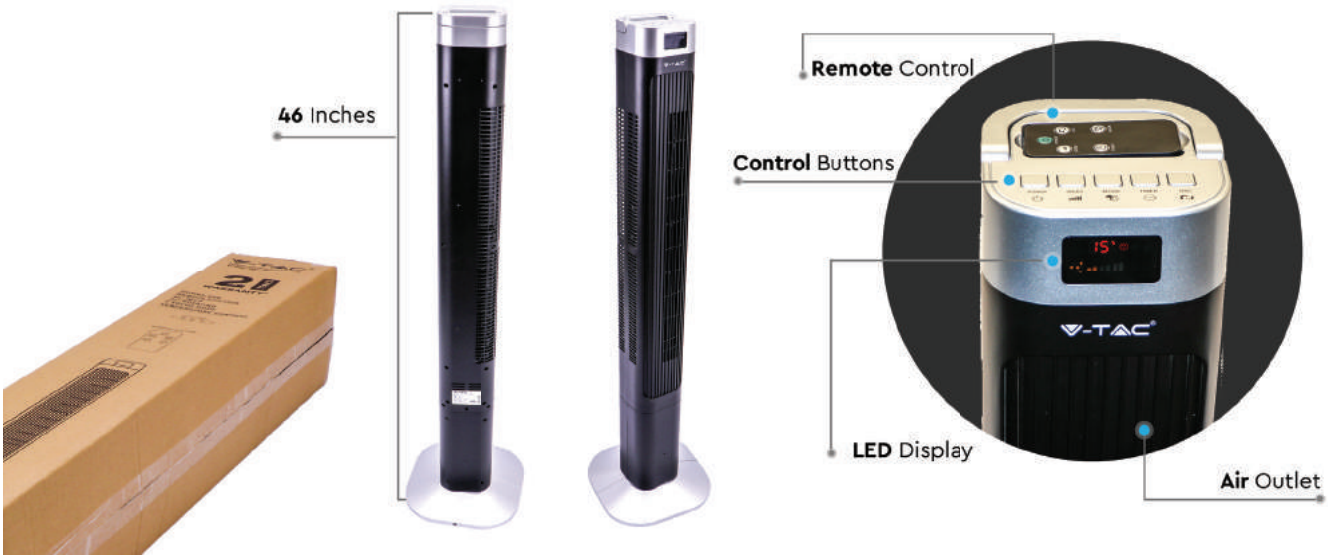

Power(Watts):	55
Voltage/Freq:	AC:220-240V,50Hz
Size(inches):	46
Material:	ABS

Unit Color:	Black Finish
Speed:	3(Low-Med-High)
Wind Mode:	3 (Normal-Natural-Sleep)
Timer:	1-15hrs(Max)

Power Cord Length:	1.75m
Plug Type:	EU
IP Rating:	IP20
Box Qty:	1